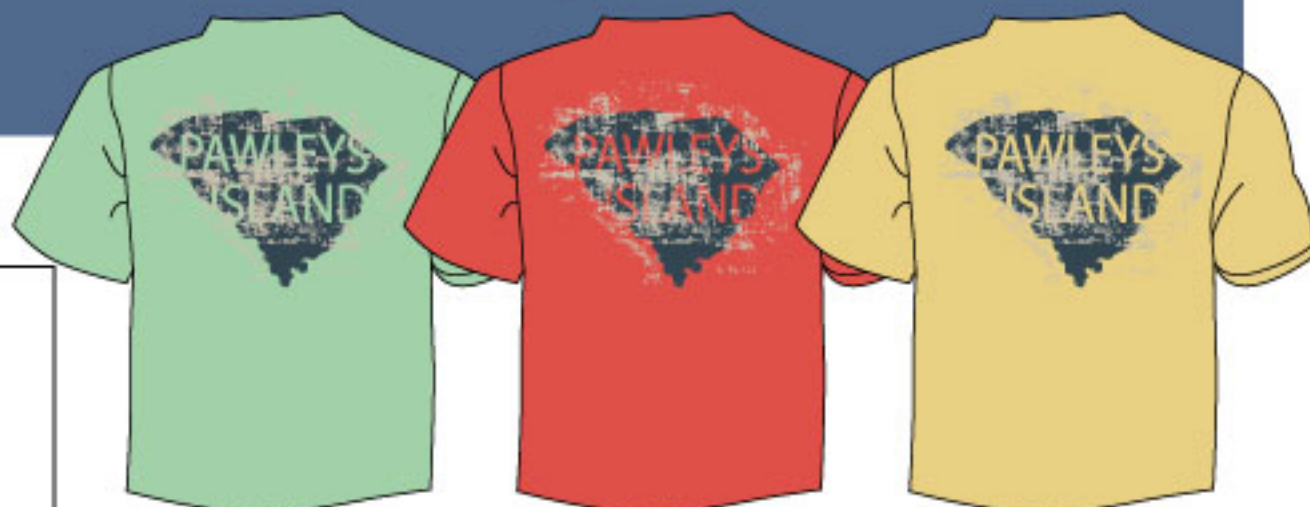

LC

Full Back

17-901 knockout state

Celdon

Coral

Butter

## Design Info

Placement: LC, Full Back

Dimensions: LC 4"w by 1.75h" FB 11"w by 9h"

Ink Colors: Stone blue, sand