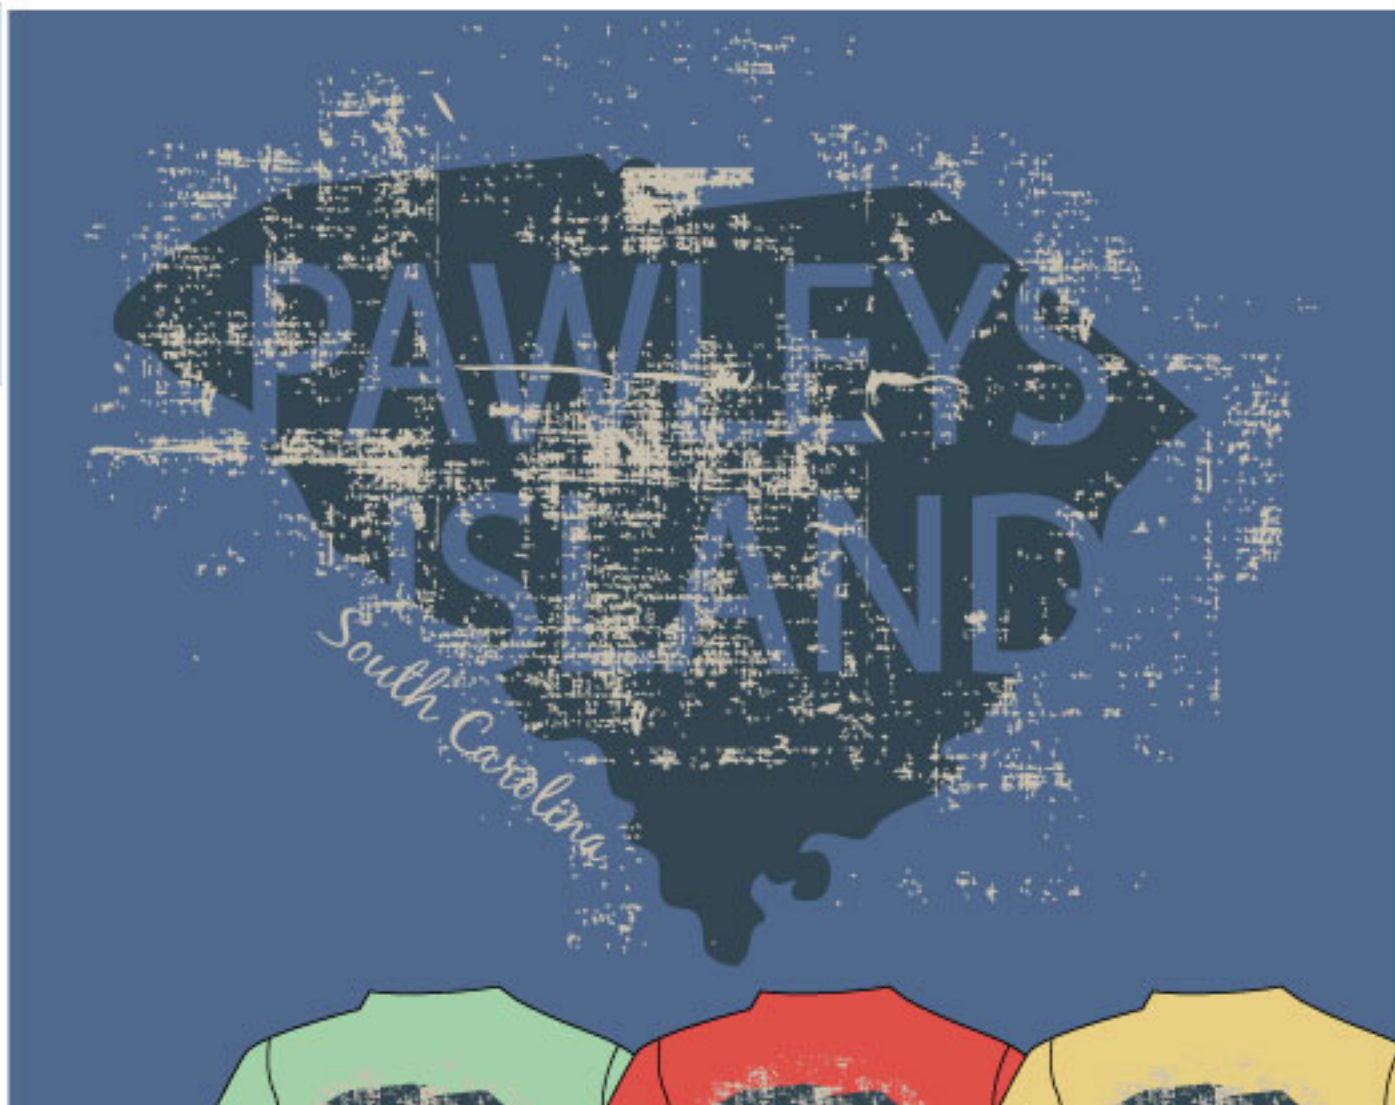

LC

Full Back

17-901 knockout state

Celdon

Coral

Butter

## Design Info

Placement: LC, Full Back

Dimensions: LC 4"w by 1.75h" FB 11"w by 9h"

Ink Colors: Stone blue, sand