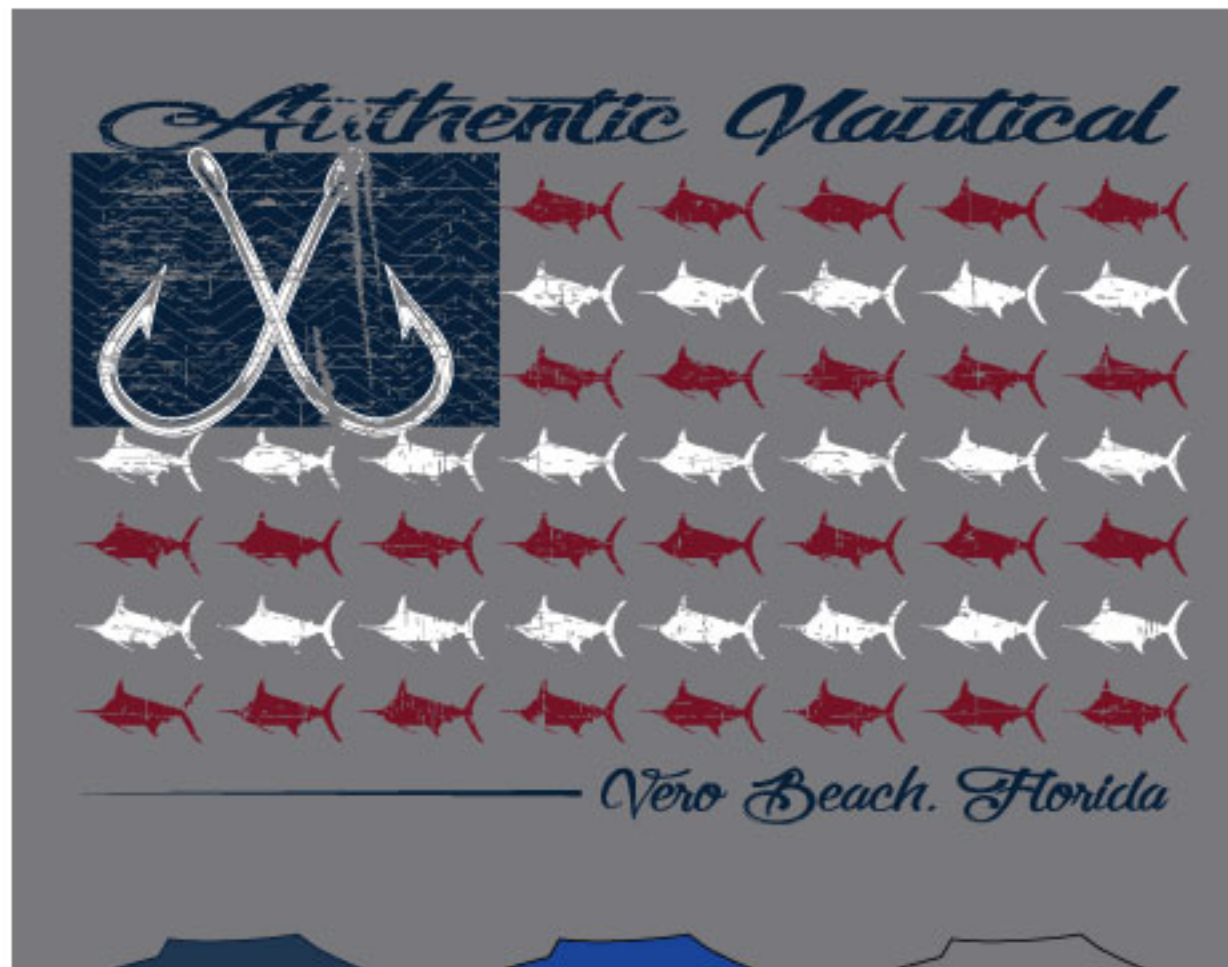

Left Chest

Left Sleeve (ls only)

Full Back

Denim

Royal

Gray

## Design Info

Placement: LC, Full Back Sleeve Optional 13" w by 1.8" h

Dimensions: LC 3.75" w by 3" h FB 12" w by 10.8" h

Ink Colors: White, 207red, navy