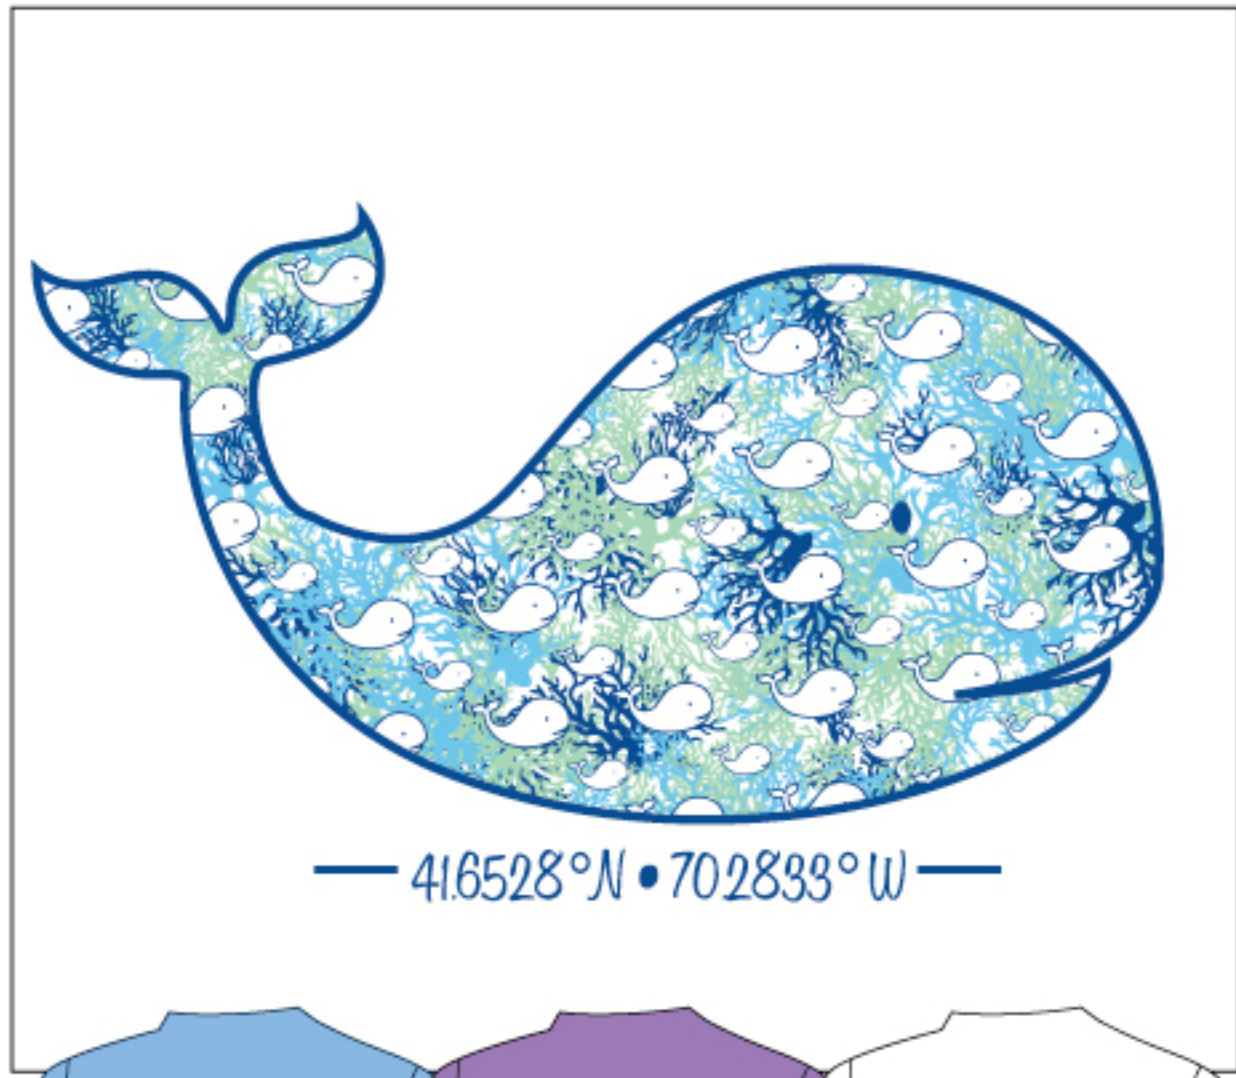

Left Chest

Full Back

### Design Info

Placement: LC, Full Back  
 Dimensions: LC 4 "w by 3 h" FB 12"w by 7"h  
 Ink Colors: White, med royal, sky, coral