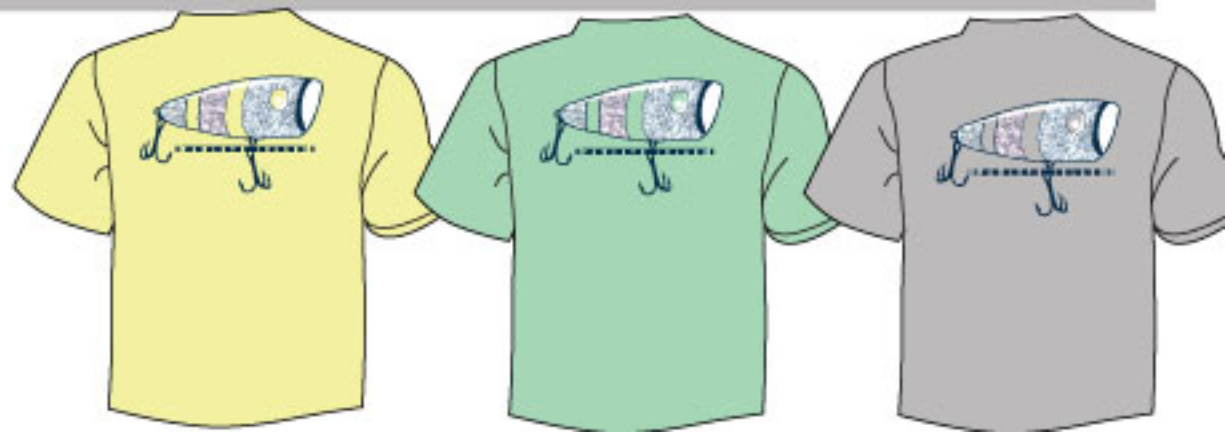

LC

Full Back

17-1012 seer lure

Design Info

Placement: LC, Full Back

Dimensions: LC 4" w by 2.5" h FB 12" w by 8" h

Ink Colors: White, Navy, Spicy Coral, Super Green, Reflex Blue