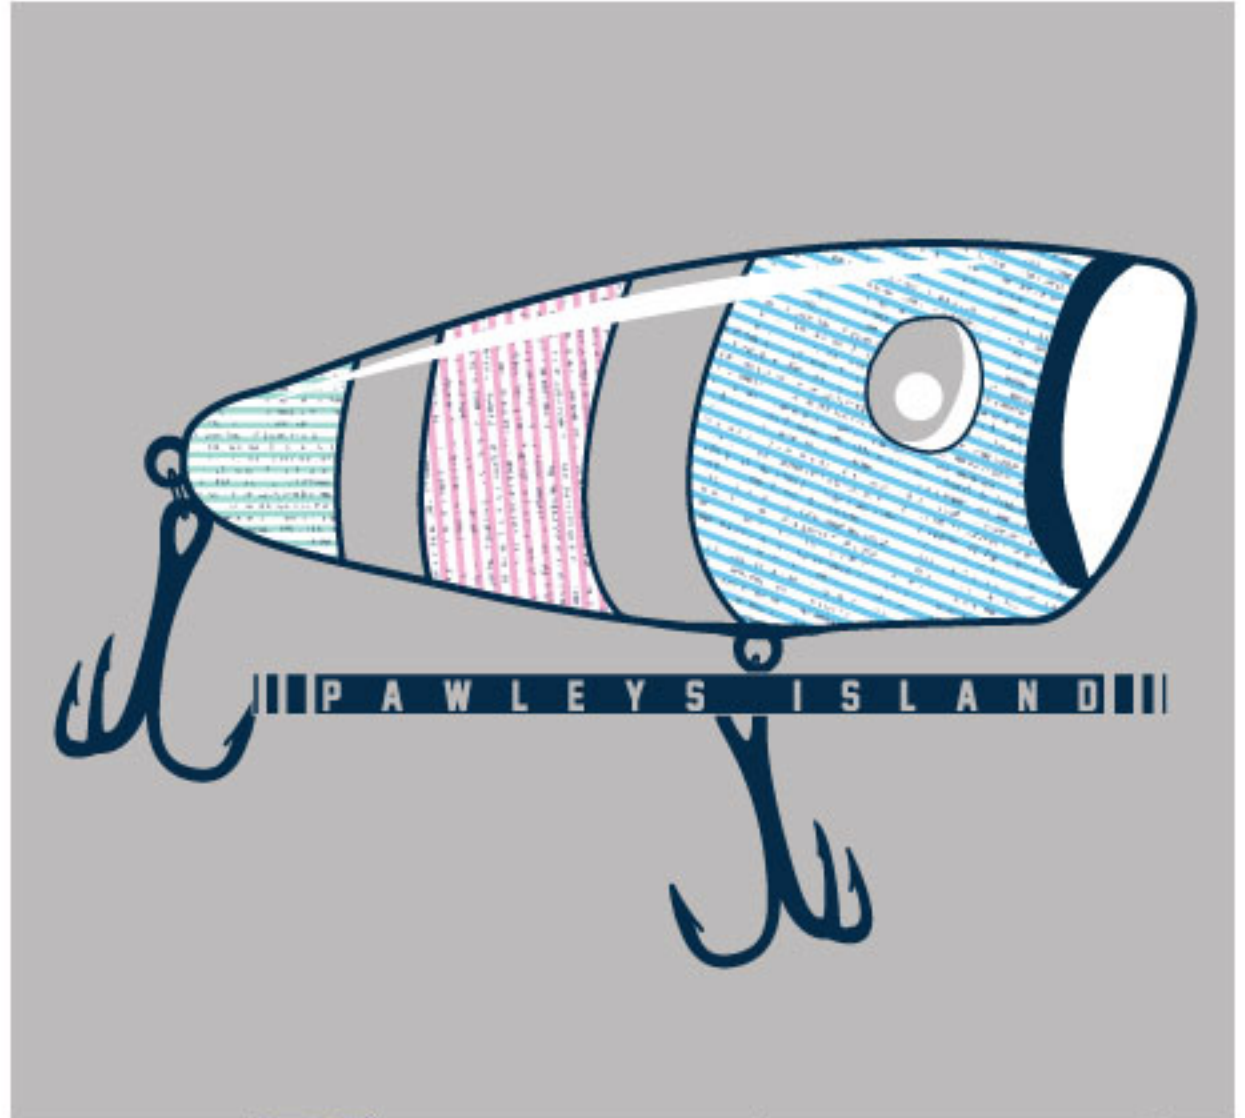

LC

Full Back

17-1012 seer lure

Design Info

Placement: LC, Full Back

Dimensions: LC 4" w by 2.5" h FB 12" w by 8" h

Ink Colors: White, Navy, Spicy Coral, Super Green, Reflex Blue