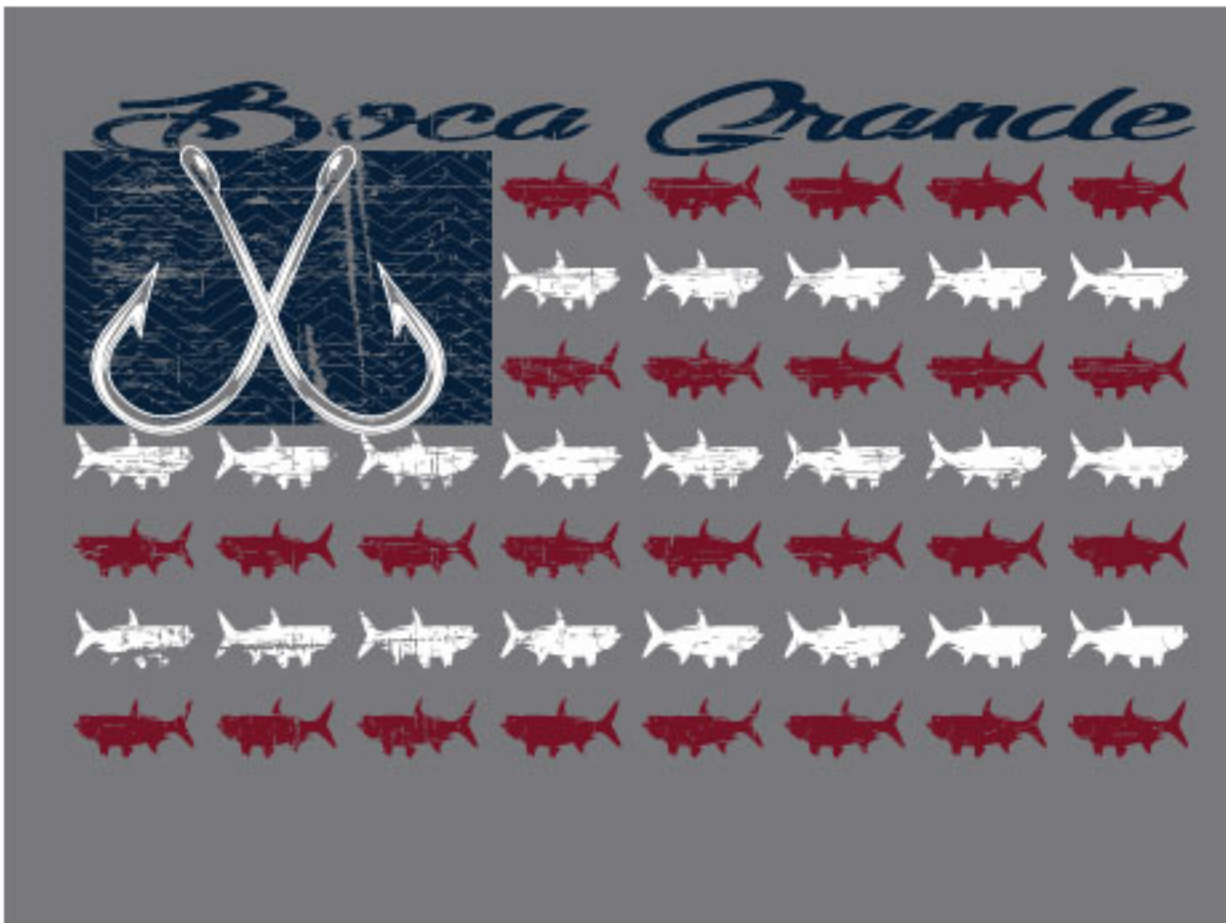

Left Chest

Full Back

Seafoam

Flo blue

Gray

### Design Info

Placement: LC, Full Back Sleeve Optional 13"w by 1.8"h

Dimensions: LC 3.75"w by 3 h" FB 12"w by 10.8"h

Ink Colors: White, 207red, navy