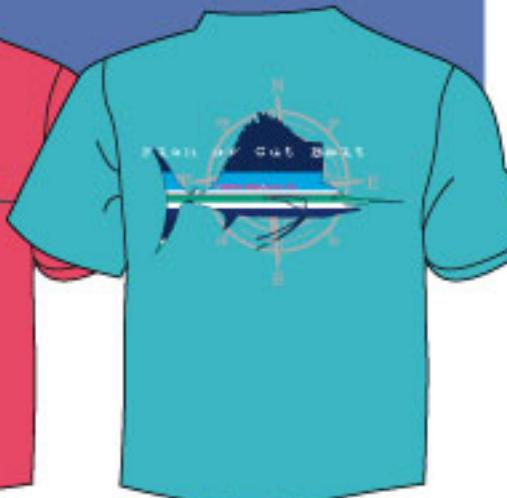

Washed Denim

Bright Salmon

Mystic

### Design Info

Placement: LC, Full Back

Dimensions: LC 4"w by 1.6"h FB 13"w by 10.6"h

Ink Colors: Navy, White, Aqua, Gray, Reflex blue, Light blue