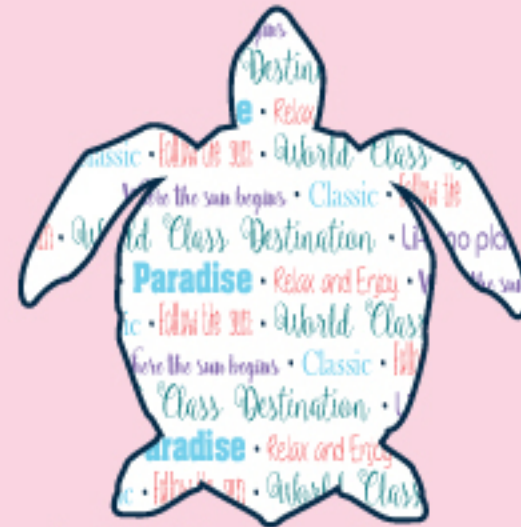

Jekyll Island • Georgia

Jekyll Island • Georgia

Left Chest

INK COLORS

- Navy
- Spicy Coral
- Jade
- White
- Ice Blue
- Lt Purple

Design Info

Placement: Left Chest, Full Back

Dimensions: LC = 3"W | FB = 10"h