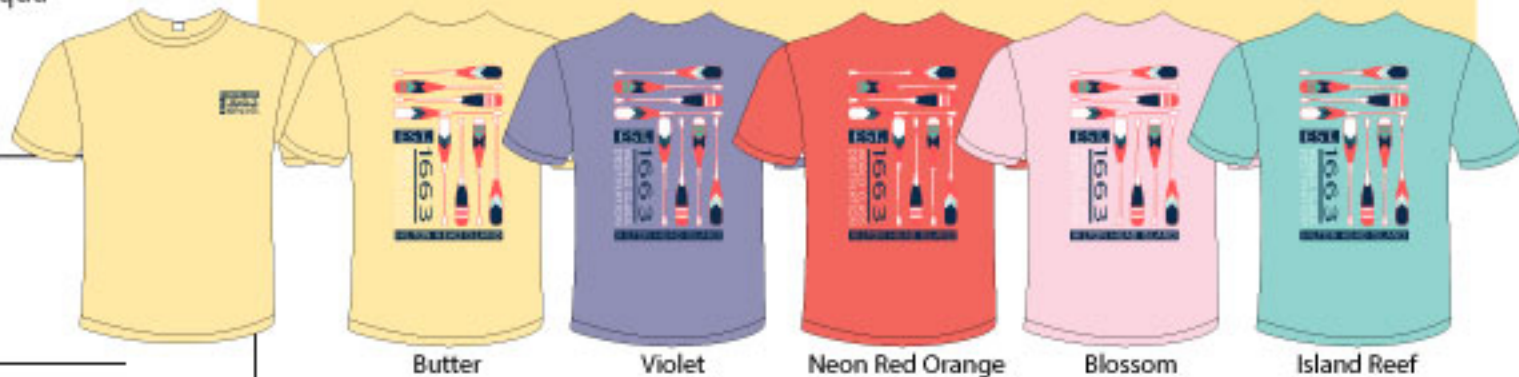

Left Chest

Full Back

INK COLORS

-  Navy
-  Spicy coral
-  Aqua
-  White

Design Info

Placement: Left Chest, Full Back
Dimensions: LC = 3.5"W | FB = 8"w

Butter

Violet

Neon Red Orange

Blossom

Island Reef