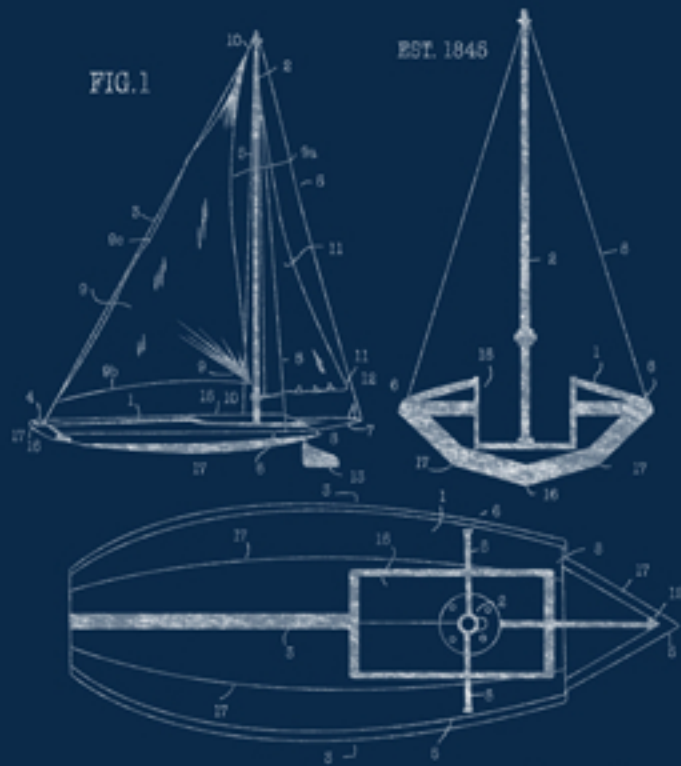

# 19-1259 large sail

\*\*Please note that artwork shown is not necessarily to scale and colors are not exact\*\*

*ITS CLASSICS*

## FULL BACK

Saltwater Tested  
Authentic & Genuine

*Annapolis, Maryland*

## LEFT CHEST

*Annapolis, Maryland*

## Design Info

Artist KG

Placement: Full Back, LC

Dimensions: LC = 4"W | FB = 13"W