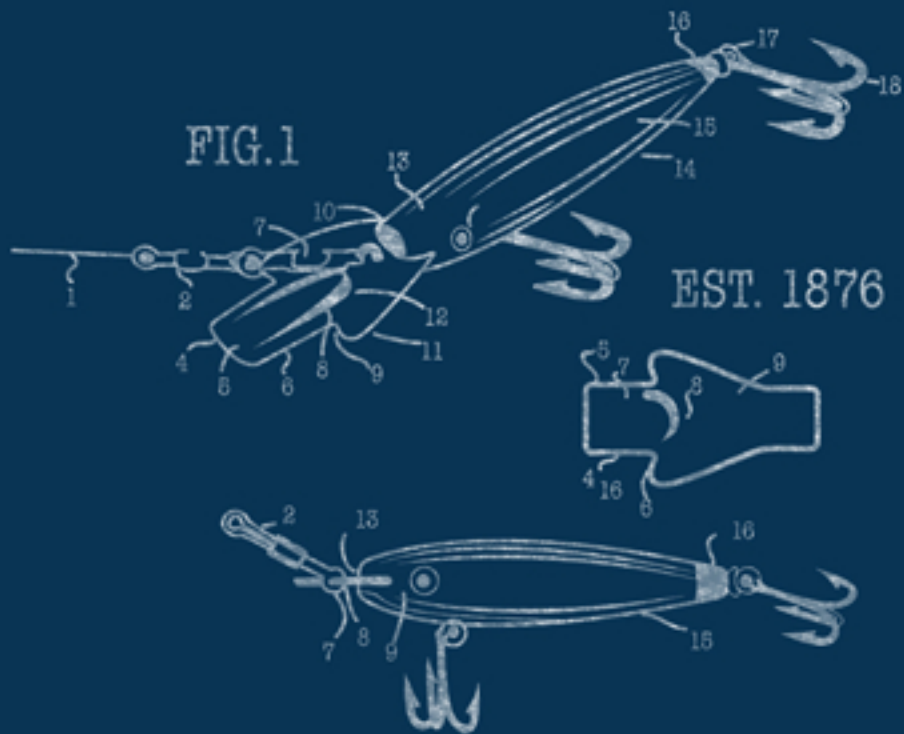

# 19-1266 large plug lure

**\*\*Please note that artwork shown is not necessarily to scale and colors are not exact\*\***

**ITS CLASSICS**

## FULL BACK

Saltwater Tested  
Authentic & Genuine

*Outer Banks, North Carolina*

## LEFT CHEST

*Outer Banks, North Carolina*

## Design Info

Artist KG

Placement: Full Back, LC

Dimensions: LC = 4"W | FB = 13"H