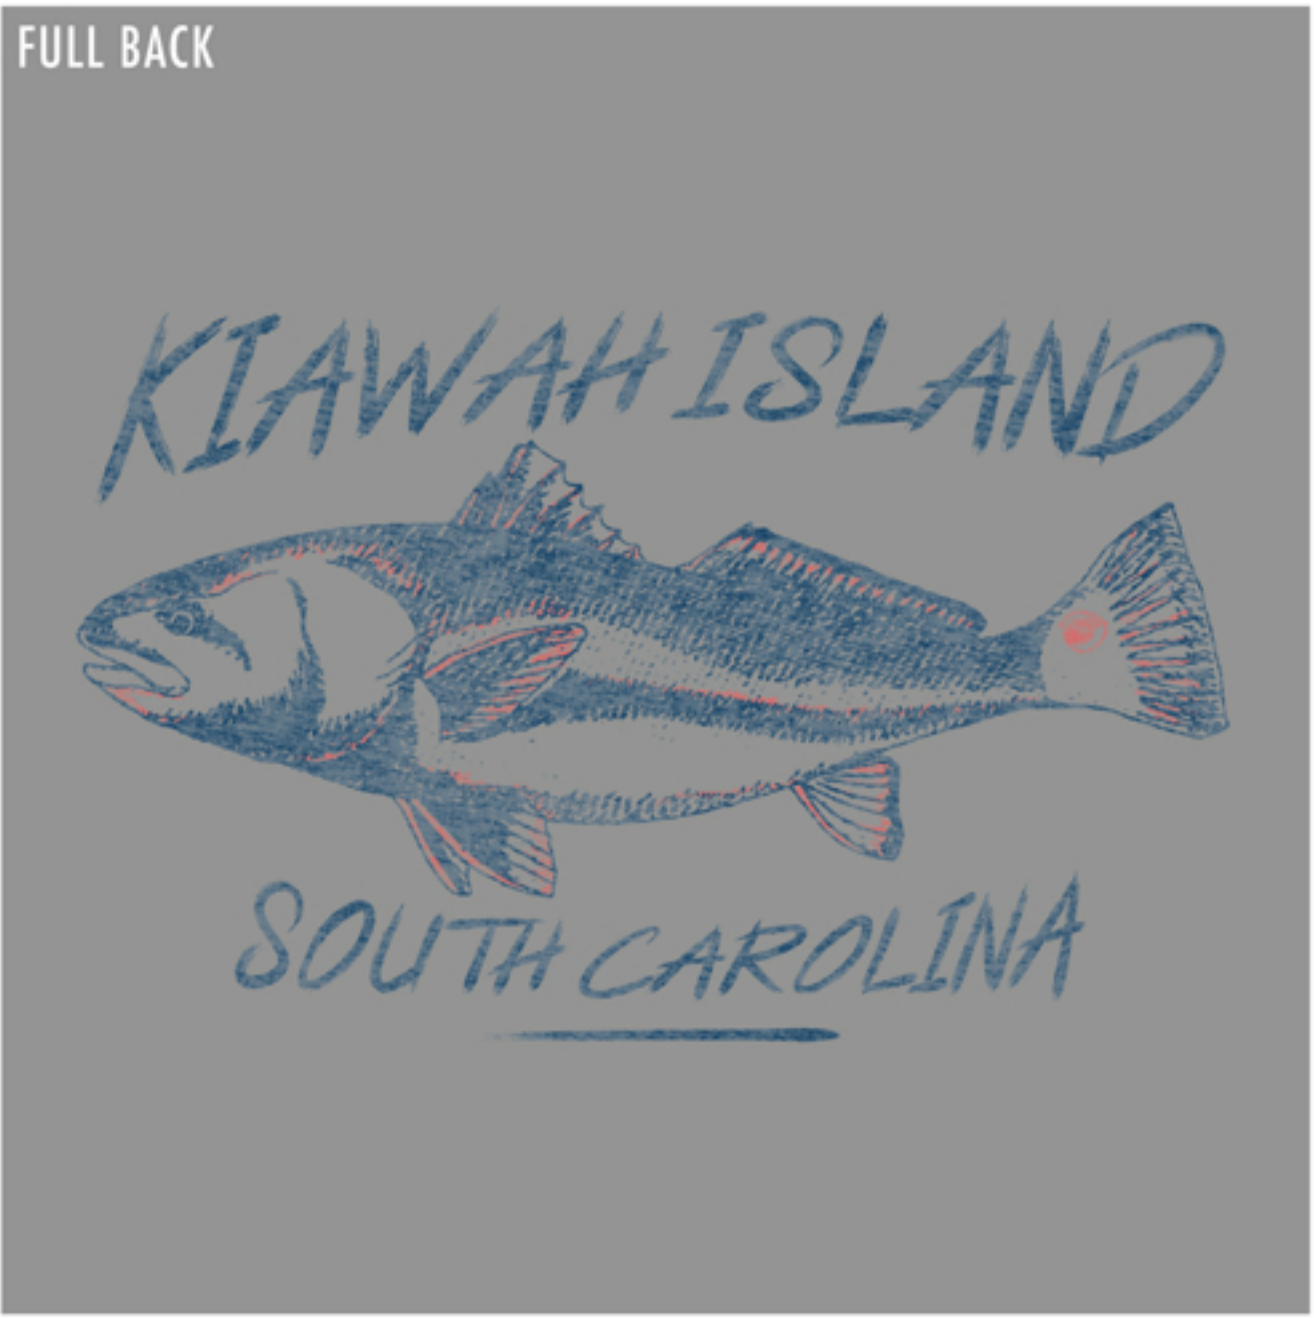

# 19-1275 faded redfish

\*\*Please note that artwork shown is not necessarily to scale and colors are not exact\*\*

*ITS CLASSICS*