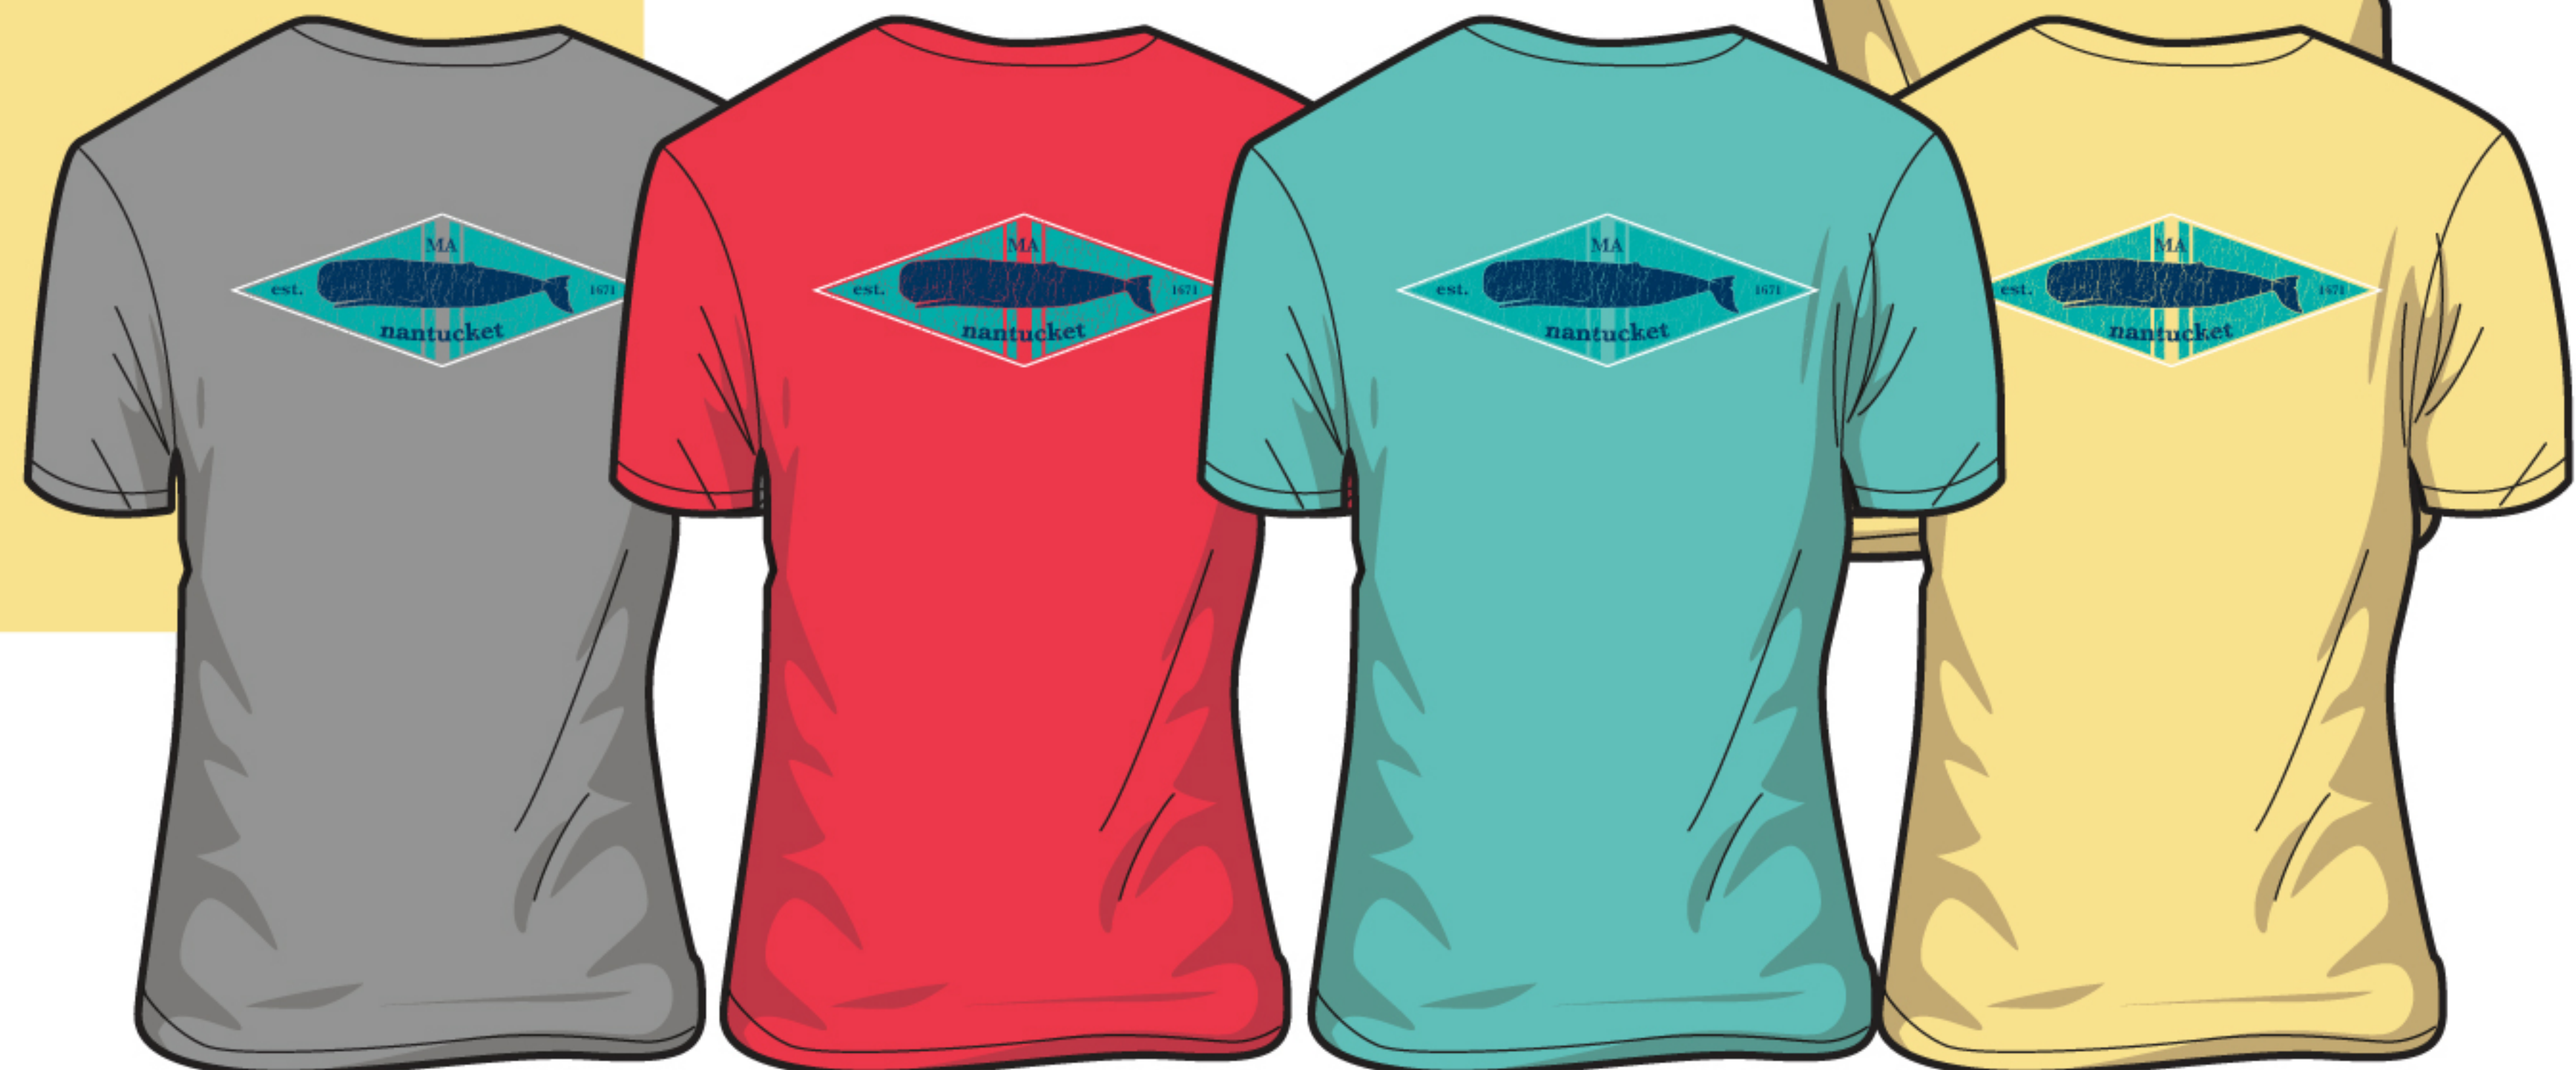

20-1400 whale diamond

Please note that artwork shown is not necessarily to scale and colors are not exact

ITS CLASSICS

FULL BACK

LEFT CHEST

INK COLORS

- White
- Aqua
- Navy

GRANITE

WATERMELON

CHALKY MINT

BUTTER

Design Info

Artist KG

Placement: Full Back, LC

Dimensions: LC = 3.5"W | FB = 13"W