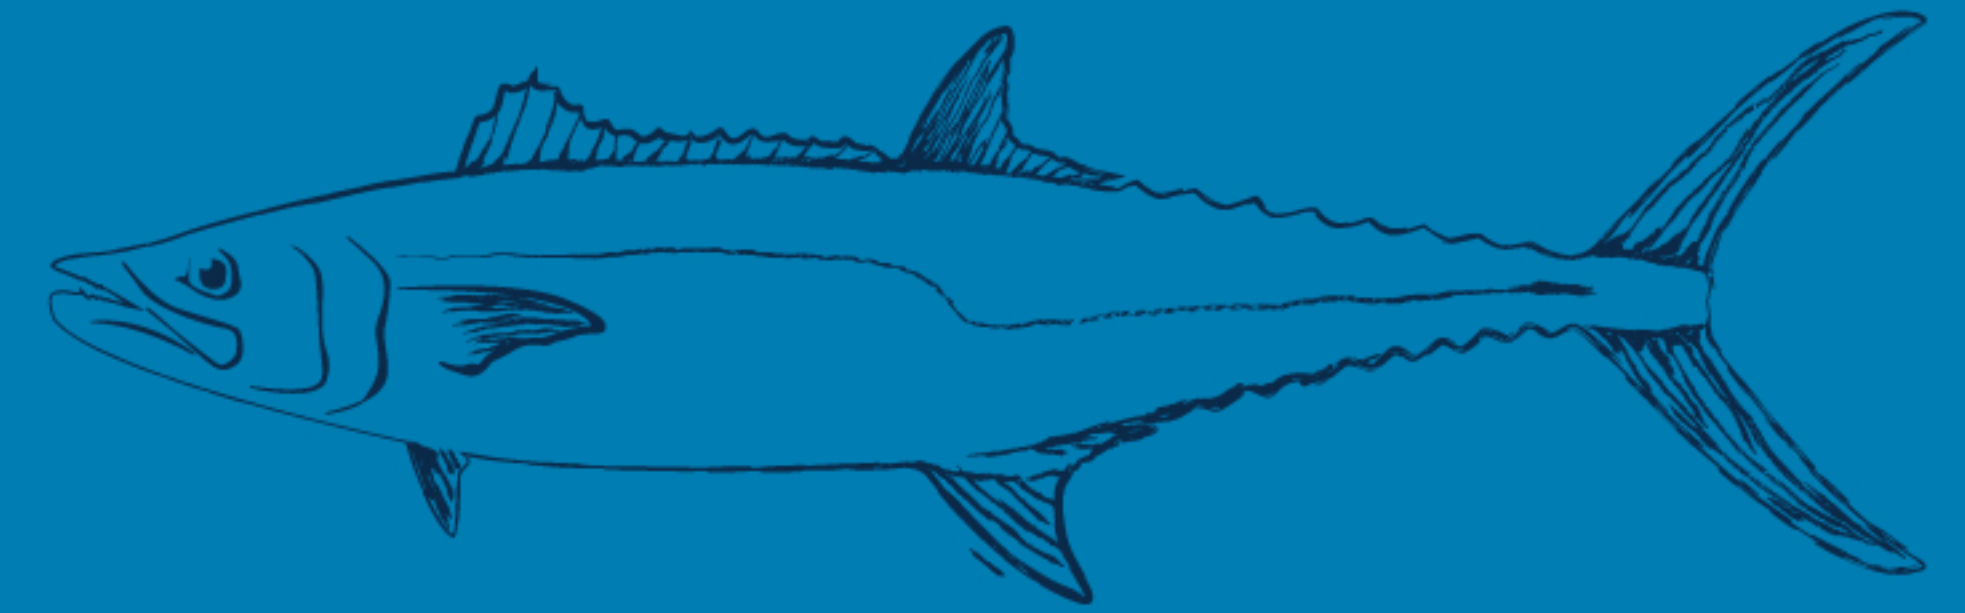

19-1322 painted mackerel

Please note that artwork shown is not necessarily to scale and colors are not exact

I.T.S CLASSICS

FULL BACK

King Mackerel (Scomberomorus cavalla)

LEFT CHEST

*Destin
Florida*

INK COLOR

- White
- Ice Blue
- Emerald
- Stone Blue
- Navy

SANDSTONE

BUTTER

ISLAND REEF

CAROLINA BLUE

ROYAL CARIBE

Design Info

Placement: Full Back, LC