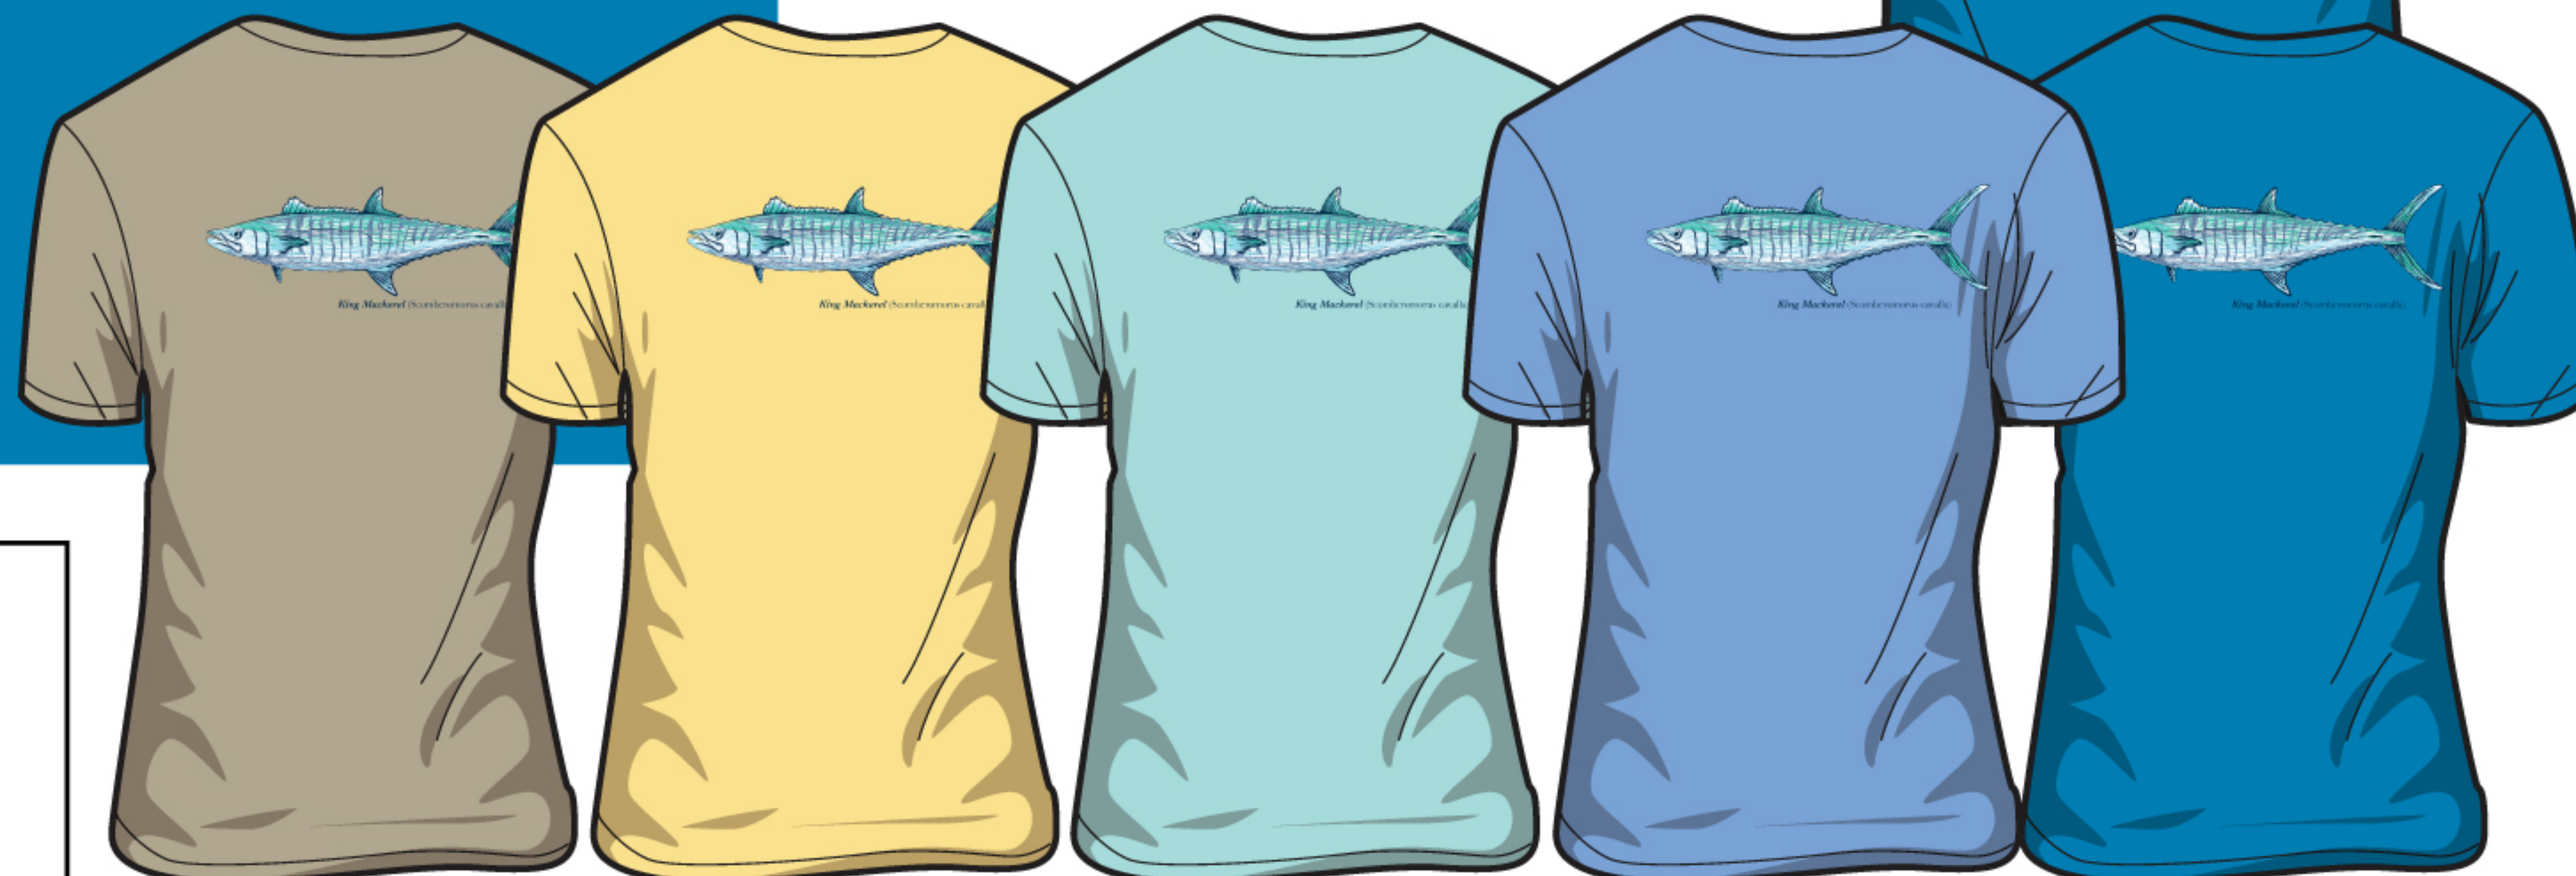

19-1322 painted mackerel

Please note that artwork shown is not necessarily to scale and colors are not exact

I.T.S CLASSICS

FULL BACK

King Mackerel (Scomberomorus cavalla)

LEFT CHEST

*Destin
Florida*

INK COLOR

- White
- Ice Blue
- Emerald
- Stone Blue
- Navy

SANDSTONE

BUTTER

ISLAND REEF

CAROLINA BLUE

ROYAL CARIBE

Design Info

Placement: Full Back, LC

Dimensions: LC = 3.5"W | FB = 13"W