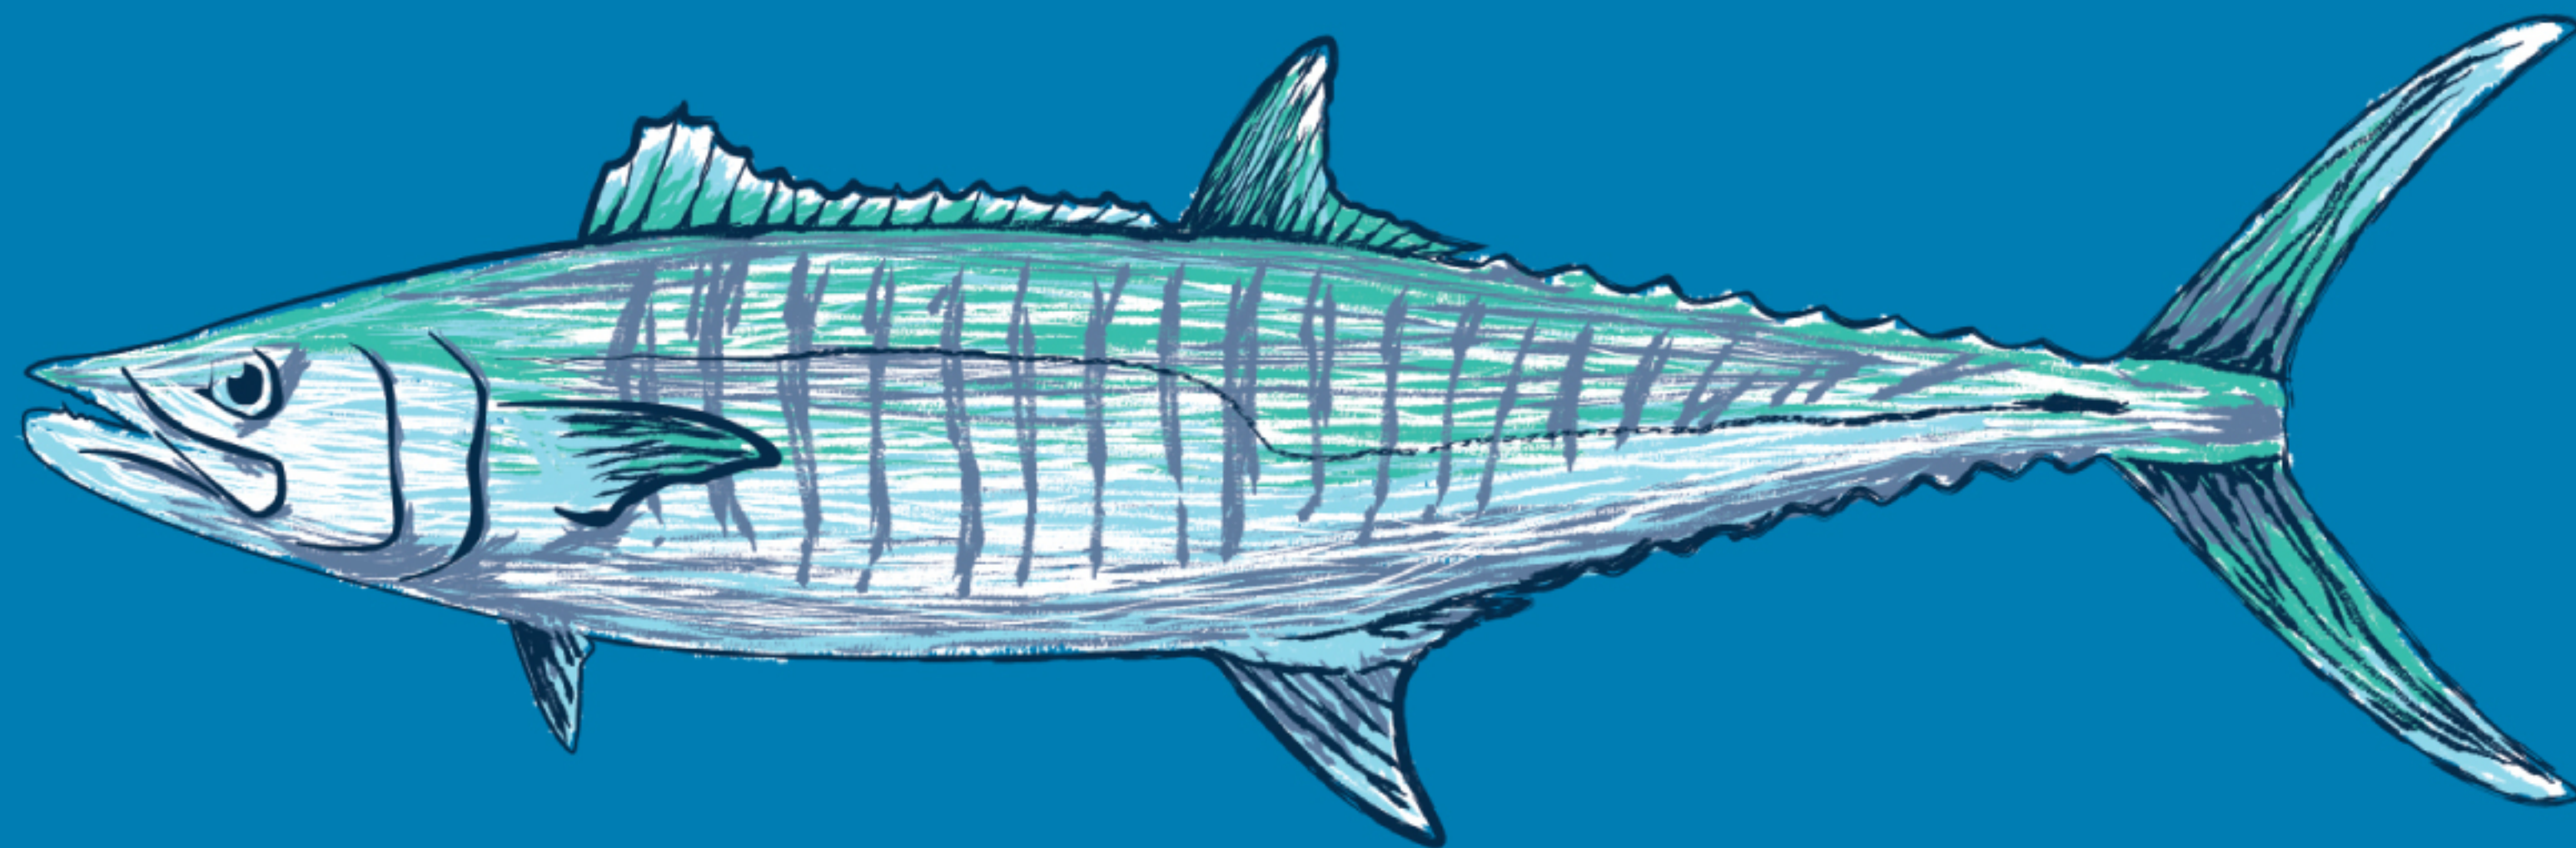

19-1322 painted mackerel

Please note that artwork shown is not necessarily to scale and colors are not exact

I.T.S CLASSICS

FULL BACK

King Mackerel (Scomberomorus cavalla)

LEFT CHEST

*Destin
Florida*

INK COLOR

- White
- Ice Blue
- Emerald
- Stone Blue
- Navy

SANDSTONE

BUTTER

ISLAND REEF

CAROLINA BLUE

ROYAL CARIBE

Design Info

Placement: Full Back, LC